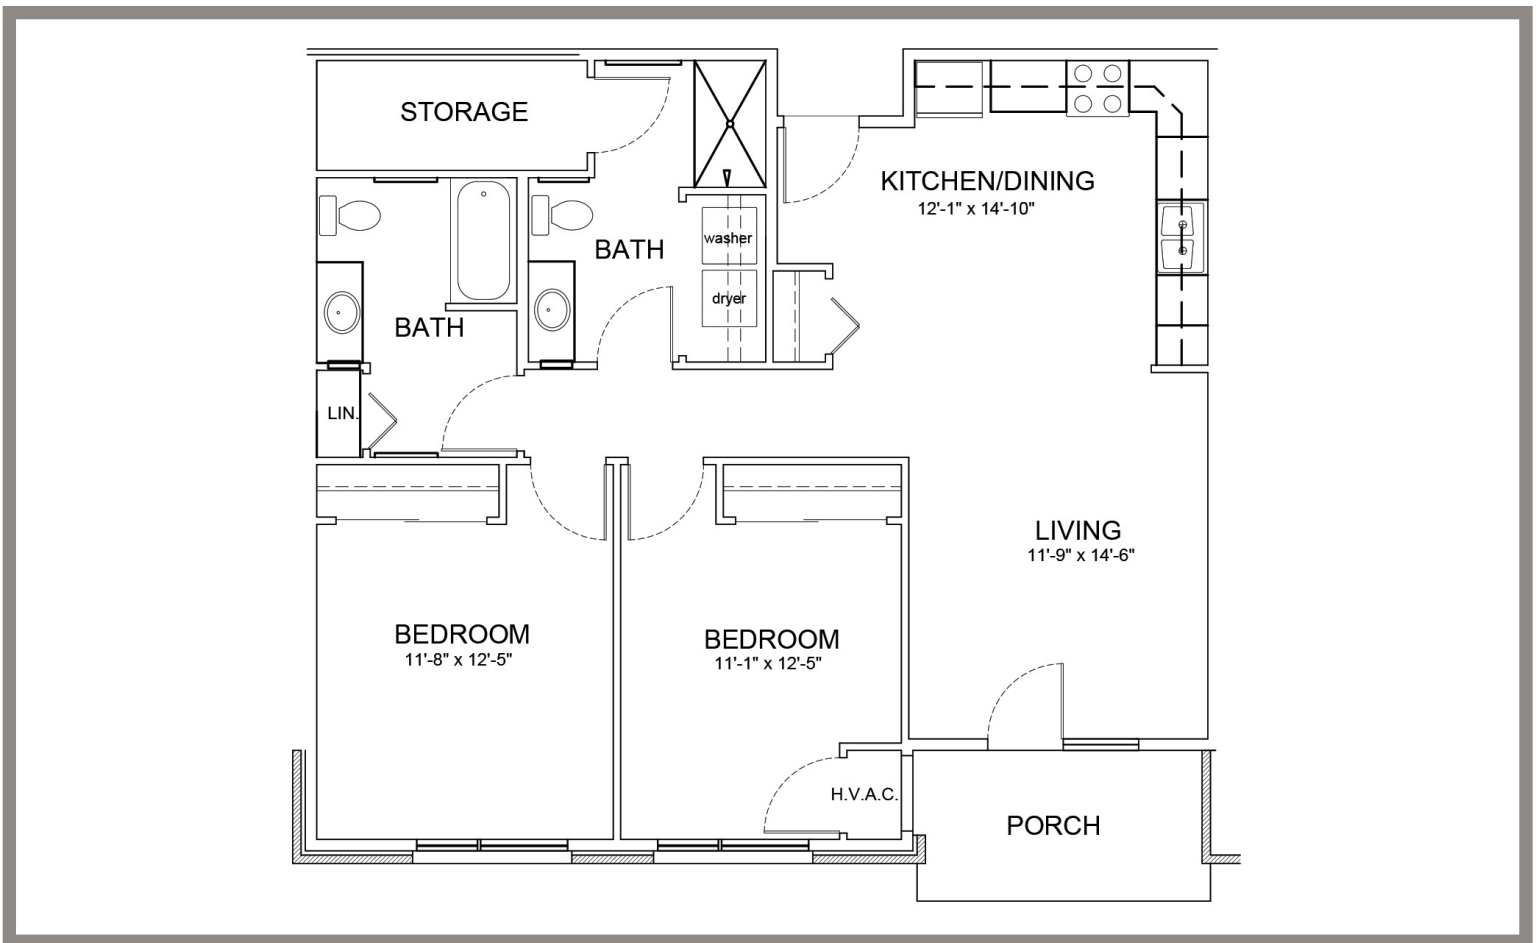

1ST FLOOR

2ND FLOOR

3RD FLOOR

4TH FLOOR

STYLE A | 2 BEDROOM / 2 BATHROOM | 1084 SQFT

Floor plan size and dimensions may vary* 

APARTMENT NUMBER: _____ RENT: _____ DATE AVAILABLE: _____

 2232 W Broadway, Madison, WI 53713